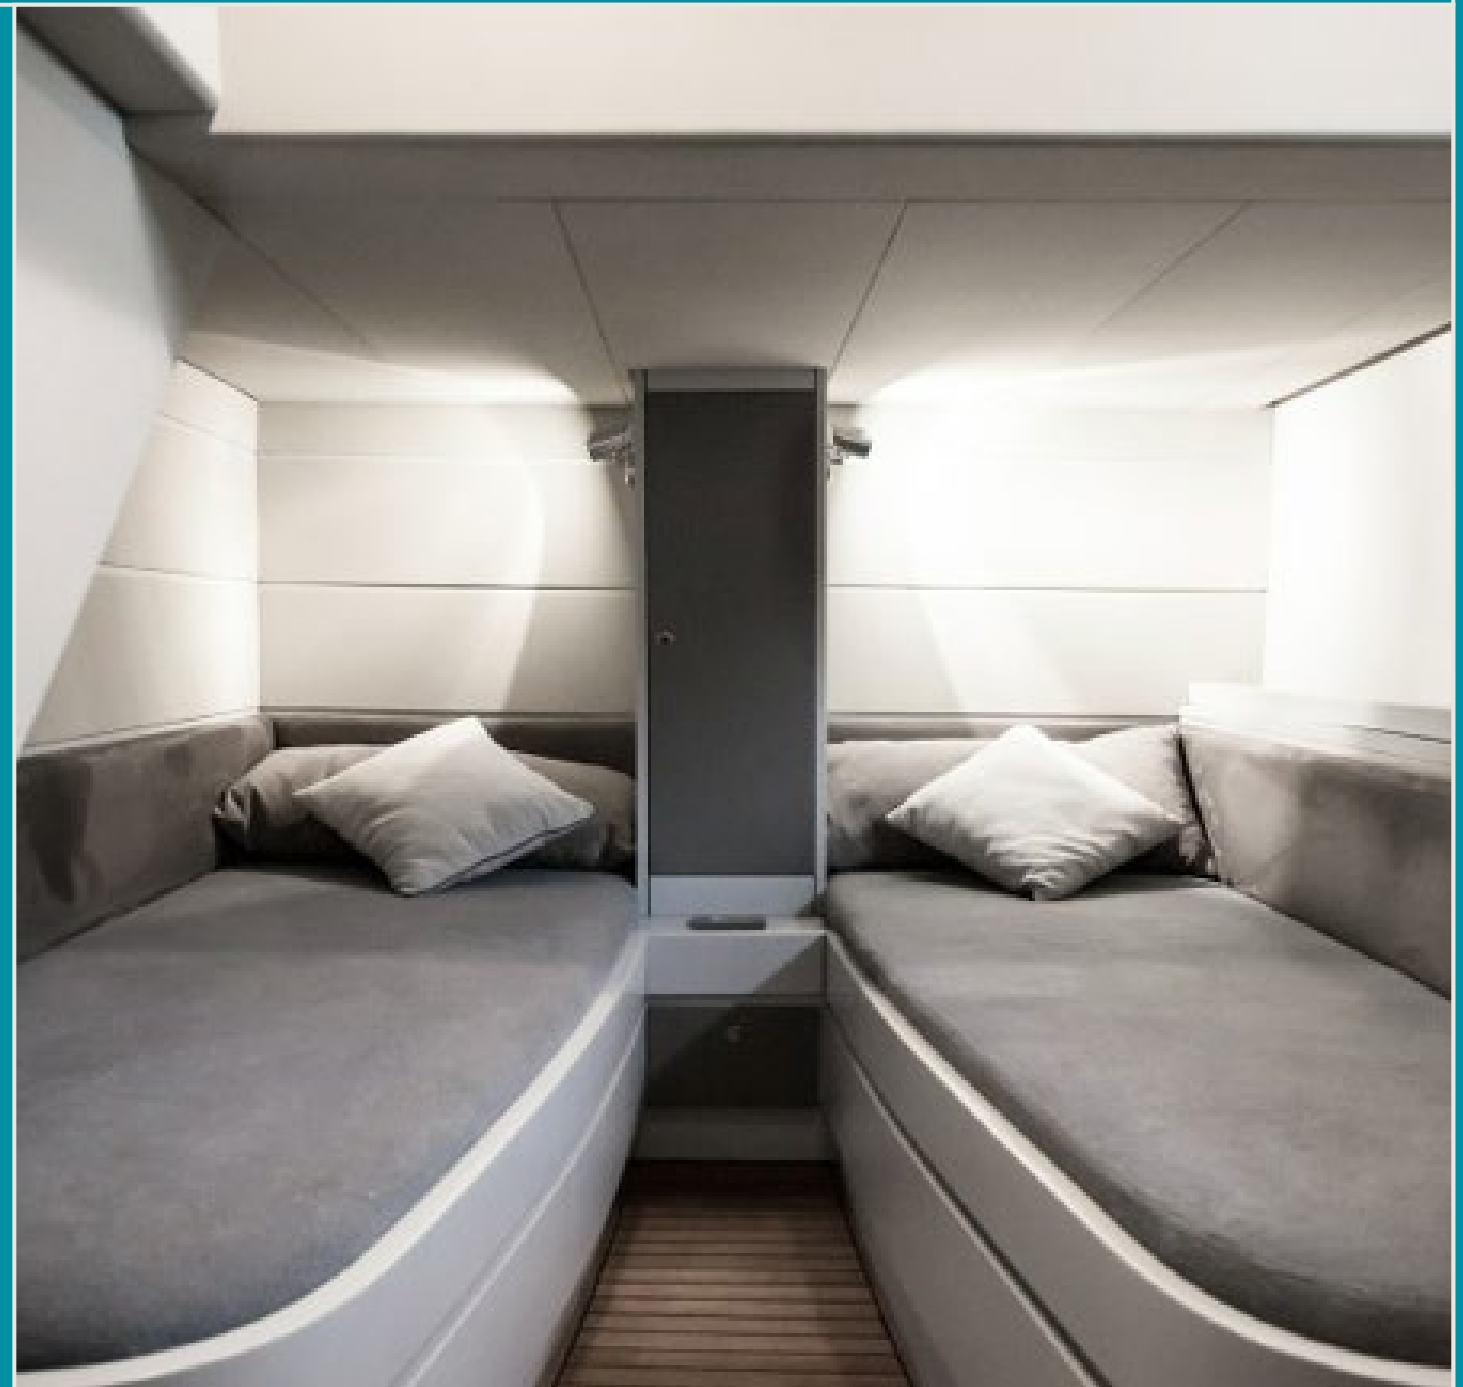

A C C O M M O D A T I O N

Layout

1 master cabin
2 twin cabins
3 bathrooms

Capacity

Max 10 guests on day charter
Max 6 guests sleeping in the base port
Max 4 guests sleeping on anchor